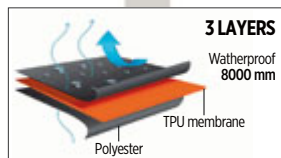

10/1

	S	M	L	XL	XXL	3XL
A/B	56/69,5	58/71	60/72,5	62/74	64/75,5	66/77

YETI 57.048

HOODED MÉLANGE JACKET

Jacket, high collar, padded, zipper flap with velcro closure, extended length, two chest zipped pockets, two front pockets with upper and side opening, one inner pocket, velcro sleeve adjustments, cuffs inside sleeves for additional cold protection, inner back zipper for easy printing access
 Sizes: S, M, L, XL, XXL, 3XL Composition: 100% polyester
 Recommended print type: screen printing, transfer printing, embroidery