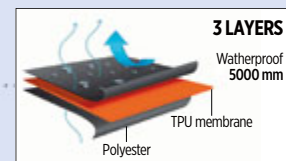

20/1

	S	M	L	XL	XXL
A/B	46/63	49/65	52/67	55/69	58/71

10

20

**SKIPPER 57.050**

SOFTSHELL JACKET

Jacket, high collar, two front zipped pockets, chest zipped pocket

Sizes: S, M, L, XL, XXL, 3XL