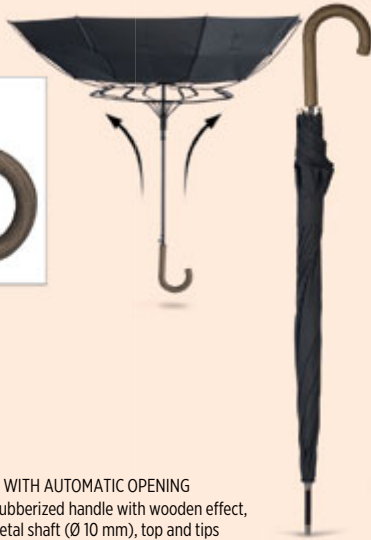

BAVARIA 40.024.10

WINDPROOF UMBRELLA WITH AUTOMATIC OPENING

Umbrella with 8 panels, rubberized handle with wooden effect, fiberglass frame, black metal shaft (Ø 10 mm), top and tips
Material: pongee Size: Ø 110 x 92.5 cm Packing: 20/10 Print info: 20 x 8 cm
Recommended print type: screen printing, transfer printing

wooden handle

HIGH CLASS 40.009.10

UMBRELLA WITH AUTOMATIC OPENING

Umbrella with 8 panels, wooden handle, aluminum dark gray shaft (Ø 14 mm) and top, metal tips, fiberglass frame, self-fabric pouch with nonwoven lining Material: pongee
Size: Ø 120 x 97 cm Packing: 20/10/1 Print info: 23 x 9 cm
Recommended print type: screen printing, transfer printing

extra large umbrella

GOLFER 40.031.10

UMBRELLA WITH MANUAL OPENING

Umbrella with 8 panels, ergonomic rubberized handle, fiberglass top and shaft (Ø 14 mm), fiberglass frame, plastic tips, self-fabric pouch with nonwoven lining Material: pongee
Size: Ø 130 x 101 cm Packing: 20/10/1 Print info: 23 x 9 cm
Recommended print type: screen printing, transfer printing