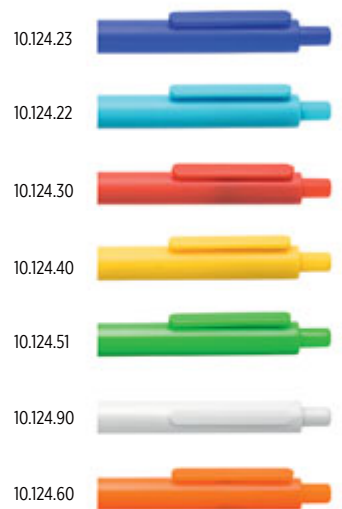

10.124.23

10.124.22

10.124.30

10.124.40

10.124.51

10.124.90

10.124.60

CLICK 10.160
PLASTIC BALL PEN
Ink color: blue Size: Ø 1 x 14.5 cm
Packing: 1000/100 Print info: 4 x 0.5 cm
Recommended print type: pad printing

SPEAR 10.155
PLASTIC BALL PEN
Ink color: blue Size: 1.1 x 1.1 x 14.1 cm
Packing: 1000/50 Print info: 3.5 x 0.6 cm
Recommended print type: pad printing, digital printing

SPEAR METALLIC 10.156
PLASTIC BALL PEN
Ink color: blue Size: 1.1 x 1.1 x 14.1 cm
Packing: 1000/50 Print info: 3.5 x 0.6 cm
Recommended print type: pad printing, digital printing

BOAT 10.124
PLASTIC BALL PEN
Ink color: blue Size: Ø 1 x 13.7 cm
Packing: 1000/50 Print info: 4.5 x 0.6 cm
Recommended print type: pad printing