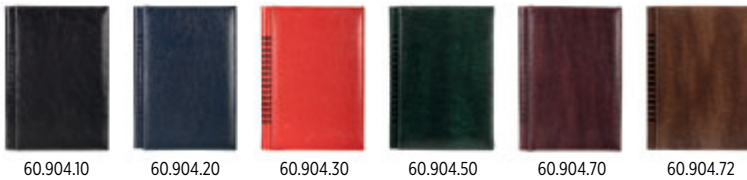

HELSINKI 60.037

B5 AGENDA

Book block: printed on white offset paper 80 g/m², 224 lined pages

Cover material: vinyl Size: 17.3 x 24.5 cm Packing: 10

Recommended print type: screen printing, foil stamping, digital printing