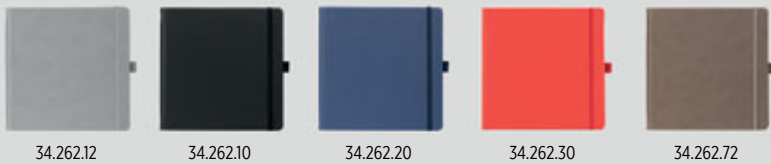

34.262.12   34.262.10   34.262.20   34.262.30   34.262.72

KUNST 34.262

NOTEBOOK 17.4 X 17.4 CM

Notebook with rounded edges, elastic band and pen holder

Book block: printed on ivory offset paper 80 g/m², 192 lined pages Cover material: thermo sensitive PU Size: 17.4 x 17.4 cm Packing: 20/1
Recommended print type: hot stamping, screen printing, foil stamping, laser engraving, digital printing