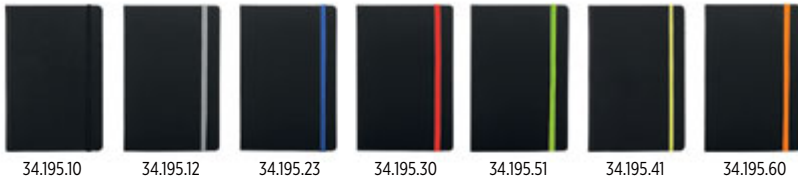

34.195.10 34.195.12 34.195.23 34.195.30 34.195.51 34.195.41 34.195.60

CODE BLACK 34.195

A5 NOTEBOOK

A5 notebook with rounded edges, colored book block edge matching color with elastic band, colored endsheets and elastic band
Book block: printed on white offset paper 80 g/m², 192 lined pages Cover material: vinyl Size: 14.4 x 21.4 cm Packing: 20
Recommended print type: screen printing, foil stamping, digital printing