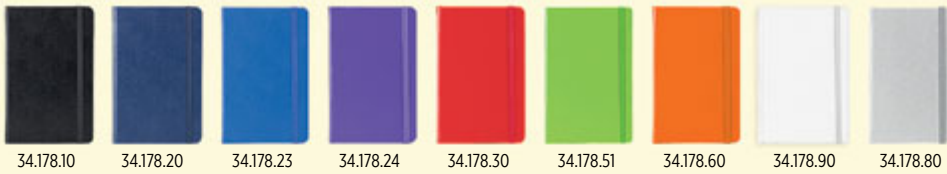

34.260.10 34.260.20 34.260.80

VEGAS 34.260

A5 NOTEBOOK

A5 notebook with rounded edges, elastic band and pen holder
Book block: printed on white offset paper 80 g/m², 192 lined pages Cover material: vinyl Size: 14.4 x 21.4 cm Packing: 20
Recommended print type: hot stamping, foil stamping, digital printing