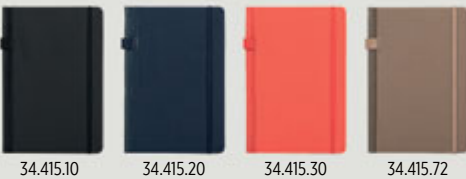

MADRID 34.415

A5 NOTEBOOK

A5 notebook with rounded edges, elastic band, pen holder and pocket on the inside cover
Book block: printed on ivory offset paper 80 g/m², 192 lined pages
Cover material: thermo sensitive PU Size: 14.4 x 21.4 cm Packing: 20
Recommended print type: hot stamping, screen printing, foil stamping, laser engraving, digital printing