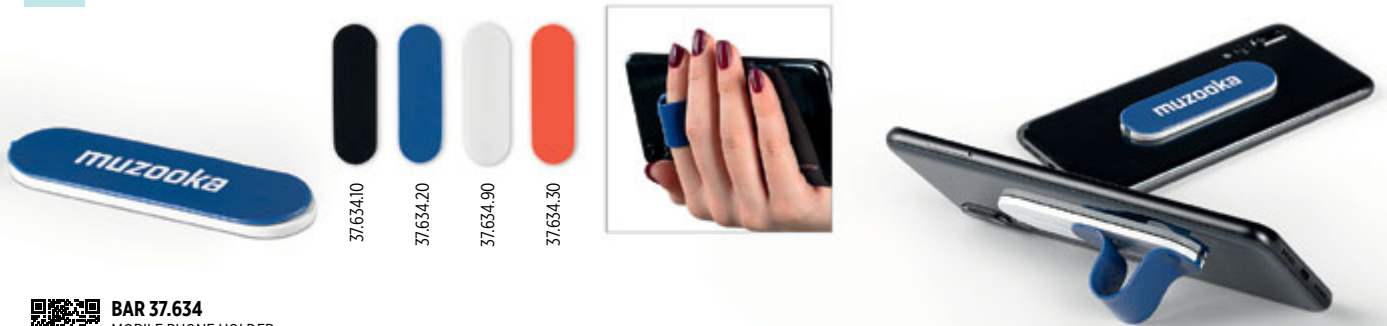

PURE PAD 37.361.90

MICROFIBER MOUSE PAD 3 IN 1

Microfiber mouse pad, screen protector and screen cleaner
Size: 22 x 17 cm Packing: 2000/10 Print info: 22 x 17 cm
Recommended print type: sublimation

New

BAR 37.634
MOBILE PHONE HOLDER
Mobile phone holder in gift packaging
Size: 8.1 x 2.6 x 0.4 cm Packing: 1000/500/1 Print info: 8.1 x 2.6 cm
Recommended print type: digital printing, screen printing