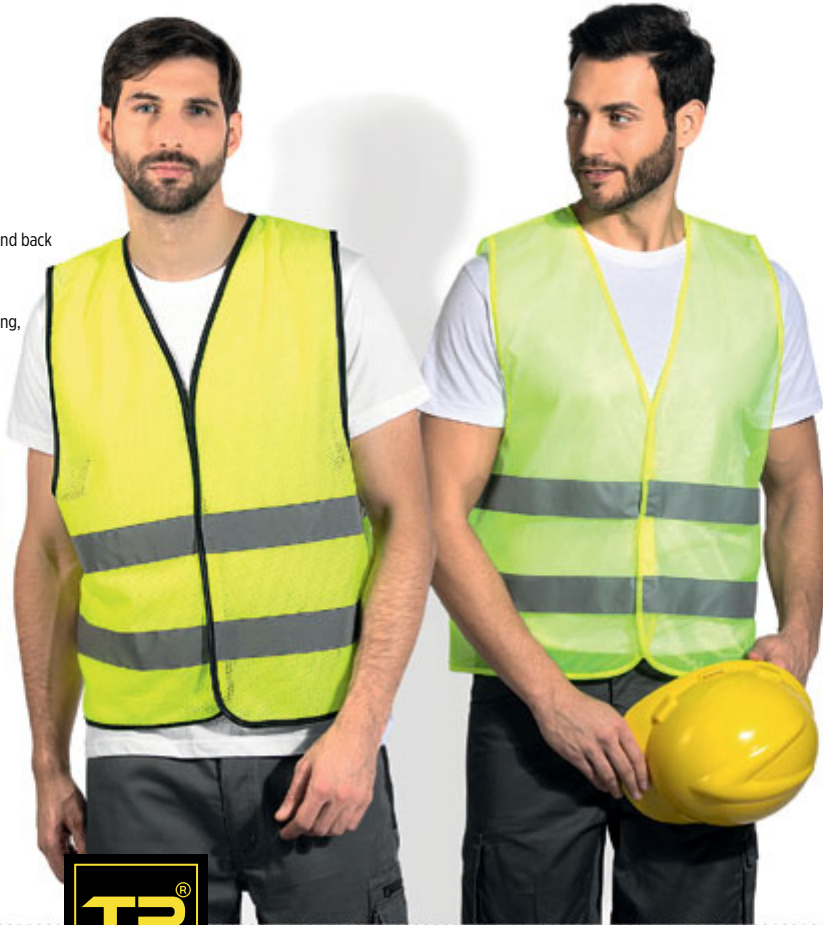

New

GLOW MESH 59.044.41

HI VIZ SAFETY VEST

Vest with two reflective tapes at front and back
Size: one size fits all
Standard: EN 20471
Composition: 100% polyester mesh
Recommended print type: screen printing, transfer printing, sublimation

New

GLOW LITE 59.045.41

FLUORESCENT VEST

Vest with two reflective tapes at front and back
Size: one size fits all
Composition: 100% polyester
Recommended print type: screen printing, transfer printing, sublimation