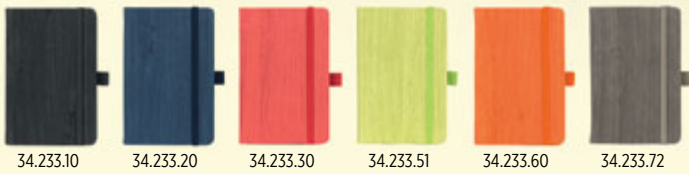

34.233.10 34.233.20 34.233.30 34.233.51 34.233.60 34.233.72

PINO MINI 34.233

A6 NOTEBOOK

A6 notebook with rounded edges, elastic band and pen holder
Book block: printed on ivory offset paper 80 g/m², 192 lined pages
Cover material: thermo sensitive PU Size: 9.4 x 14.4 cm Packing: 50/10
Recommended print type: hot stamping, digital printing