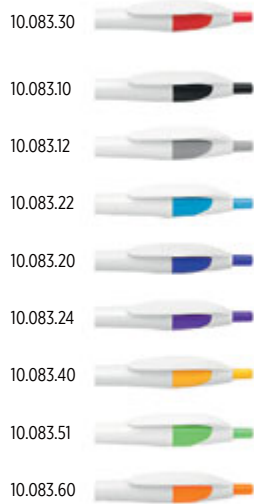

505 // 10.039
PLASTIC BALL PEN
Ink color: blue Size: Ø 1.1 x 13.7 cm
Packing: 1000/50 Print info: 4 x 0.6 cm
Recommended print type: pad printing

521 // 10.083
PLASTIC BALL PEN
Ink color: blue Size: Ø 1 x 14.5 cm
Packing: 1000/50 Print info: 4.5 x 0.5 cm
Recommended print type: pad printing

TRIXI 10.088
PLASTIC BALL PEN
Ink color: blue Size: Ø 0.9 x 13.7 cm
Packing: 1000/50 Print info: 4 x 0.5 cm
Recommended print type: pad printing

TRIXI BIANCO 10.102
PLASTIC BALL PEN
Ink color: blue Size: Ø 0.9 x 13.7 cm
Packing: 1000/50 Print info: 4 x 0.5 cm
Recommended print type: pad printing