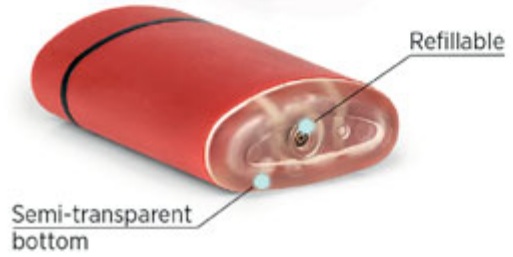

ISO 9994

Soft touch

20.070.10

20.070.20

20.070.90

20.070.30

ISO 9994

Soft touch

20.059.10

20.059.20

new

20.059.90

20.059.30

PIXI SOFT 20.070

ELECTRONIC PLASTIC LIGHTER

Size: 7.2 x 3.3 x 1.8 cm Packing: 500/25 Print info: 1.5 x 3.5 cm
Recommended print type: digital printing

NOBI SOFT 20.059

ELECTRONIC PLASTIC LIGHTER

Size: 6.6 x 3.9 x 1.9 cm Packing: 500/10 Print info: 2 x 2.5 cm
Recommended print type: digital printing