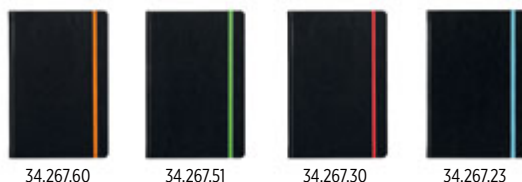

DALI 34.267
A5 NOTEBOOK

A5 notebook with rounded edges and elastic band
Book block: printed on white offset paper 80 g/m², 192 lined pages Cover material: thermo sensitive PU Size: 14.4 x 21.4 cm Packing: 20
Recommended print type: laser engraving (color of engraved logo matches elastic band color), screen printing, hot stamping, digital printing