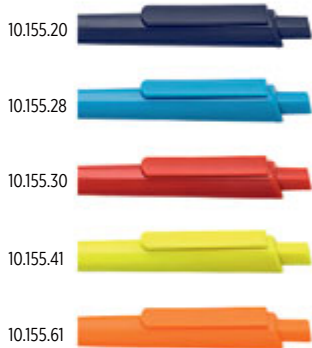

10.155.20

10.155.28

10.155.30

10.155.41

10.155.61