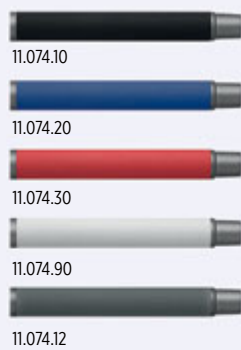

11.074.10
11.074.20
11.074.30
11.074.90
11.074.12