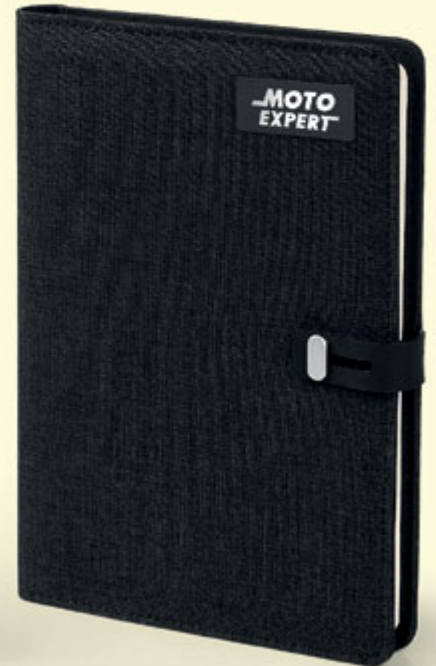

Recommended print type: digital printing

New

Darwin

Power Note

Dublin

DARWIN 34.371.10

A5 NOTEBOOK WITH POWER BANK 4000 mAh

A5 notebook with portfolio case, 4000 mAh power bank with output 5V / 2.1A and USB cable, wireless charger 5W, phone stand, additional pockets and pen holder, in a gift box
Book block: printed on ivory offset paper 80 g/m², 128 lined pages Cover material: fabric PU Size: 18.5 x 24 x 3 cm Packing: 20/1 Print info: 4 x 1.5 cm
Recommended print type: digital printing