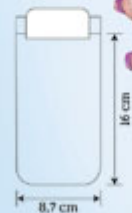

Foldable bluetooth headphones in a gift box

Size: 21 x 19 x 8 cm Packing: 40/1 Print info: Ø 5 cm Recommended print type: pad printing

37.130.30

37.130.60

37.130.51

37.130.10

37.130.90

SCUBA 37.130