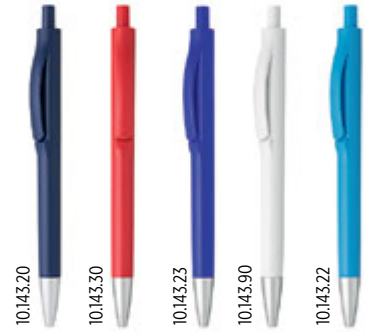

10.143.20

10.143.30

10.143.23

10.143.90

10.143.22