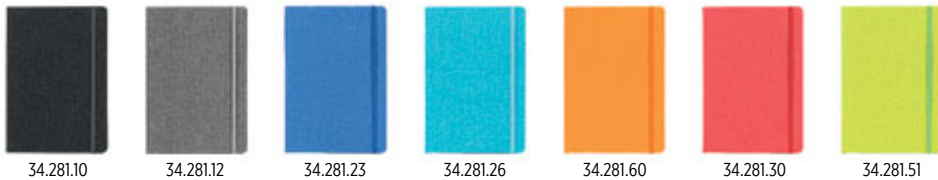

Tesoro

MONACO 34.281
A5 NOTEBOOK

A5 notebook with rounded edges and elastic band
Book block: printed on white offset paper 80 g/m², 192 lined pages Cover material: thermo sensitive PU Size: 14.2 x 21 cm Packing: 20/1
Recommended print type: hot stamping, laser engraving, digital printing