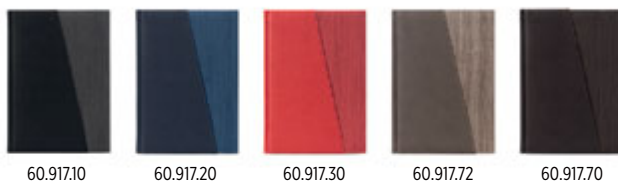

5TH AVENUE 60.904

B5 AGENDA IN A GIFT BOX

Book block: printed on ivory offset paper 80 g/m², 224 lined pages

Cover material: thermo sensitive PU Size: 17.5 x 24.5 cm Packing: 10

Recommended print type: hot stamping, screen printing, laser engraving, foil stamping, digital printing

ONTARIO 60.917

B5 AGENDA

Book block: printed on ivory offset paper 80 g/m², 224 lined pages

Cover material: thermo sensitive PU Size: 17.5 x 24.5 cm Packing: 10

Recommended print type: hot stamping, screen printing, laser engraving, digital printing