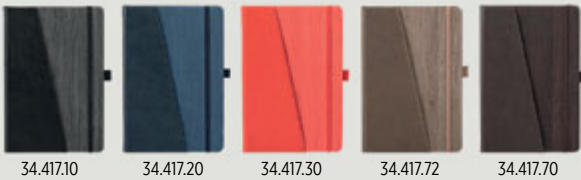

ONTARIO NOTE 34.417

A5 NOTEBOOK

A5 notebook with rounded edges, elastic band, pen holder and pocket on the outside cover
Book block: printed on ivory offset paper 80 g/m², 192 lined pages
Cover material: thermo sensitive PU Size: 14.4 x 21.4 cm Packing: 20
Recommended print type: hot stamping, screen printing, laser engraving, digital printing