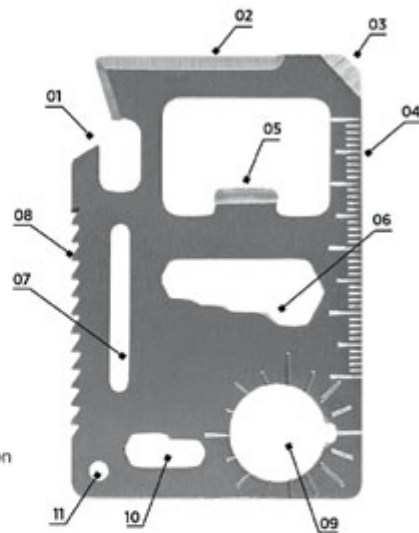

32.034.10

32.034.20

32.034.30

New

- 01 Can opener
- 02 Knife
- 03 Screwdriver
- 04 Ruler
- 05 Bottle opener
- 06 4 Position wrench
- 07 Butterfly screw wrench
- 08 Saw blade
- 09 Direction auxiliary indication
- 10 2 Position wrench
- 11 Keychain hole