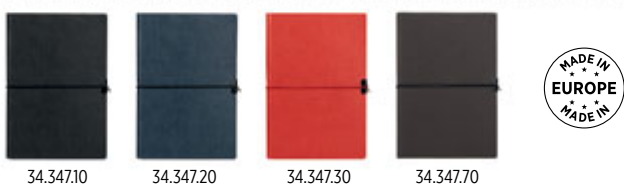

BASEL 34.347
A5 NOTEBOOK
A5 notebook with rounded edges, flexible covers, elastic band, black endsheets, colored book block edge matching color with cover
Book block: printed on ivory offset paper 80 g/m², 192 dotted pages
Cover material: thermo sensitive PU Size: 14.4 x 21 cm Packing: 20/5
Recommended print type: hot stamping, screen printing, laser engraving, digital printing