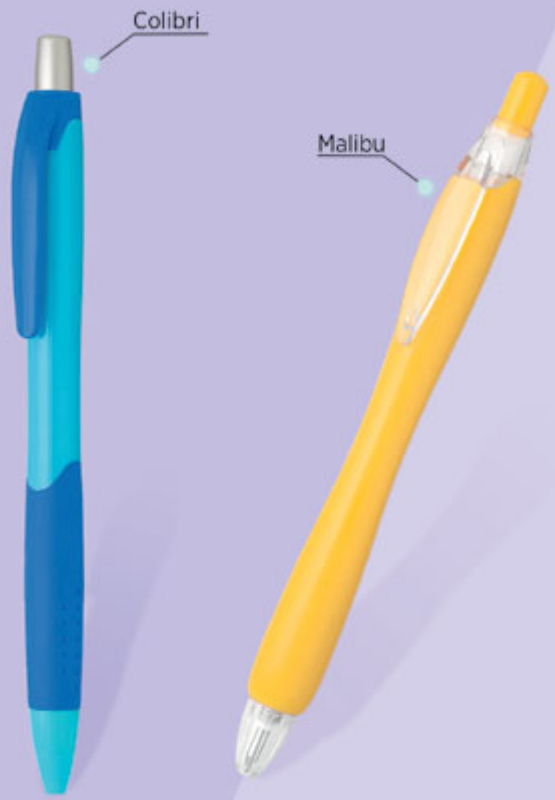

Colibri

Malibu

SWAN 10.142
PLASTIC BALL PEN
Ink color: blue Size: Ø 1.2 x 14.5 cm
Packing: 1000/50 Print info: 3.5 x 0.7 cm
Recommended print type: pad printing