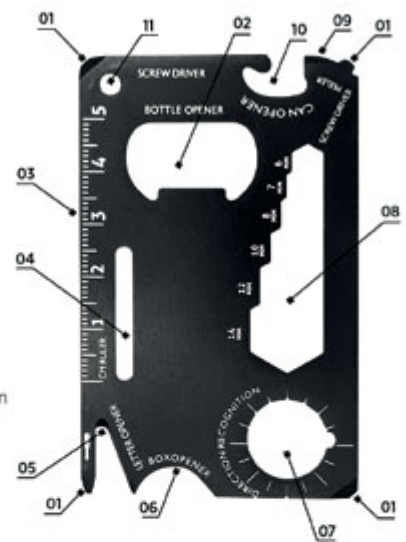

- 01 Can opener
- 02 Screwdriver
- 03 Blade
- 04 Corkscrew
- 05 Nail cleaner
- 06 Keychain ring