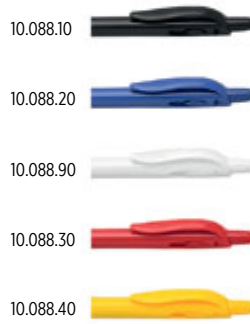

505 // 10.039
PLASTIC BALL PEN
Ink color: blue Size: Ø 1.1 x 13.7 cm
Packing: 1000/50 Print info: 4 x 0.6 cm
Recommended print type: pad printing

521 // 10.083
PLASTIC BALL PEN
Ink color: blue Size: Ø 1 x 14.5 cm
Packing: 1000/50 Print info: 4.5 x 0.5 cm
Recommended print type: pad printing

TRIXI 10.088
PLASTIC BALL PEN
Ink color: blue Size: Ø 0.9 x 13.7 cm
Packing: 1000/50 Print info: 4 x 0.5 cm
Recommended print type: pad printing

TRIXI BIANCO 10.102
PLASTIC BALL PEN
Ink color: blue Size: Ø 0.9 x 13.7 cm
Packing: 1000/50 Print info: 4 x 0.5 cm
Recommended print type: pad printing