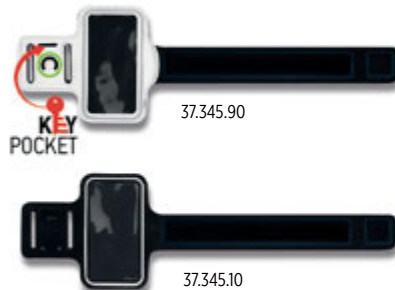

37.345.90

37.345.10