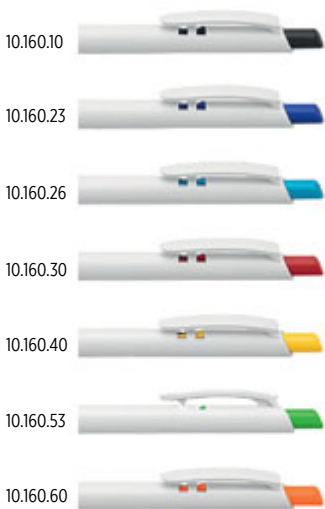

10.160.10

10.160.23

10.160.26

10.160.30

10.160.40

10.160.53

10.160.60