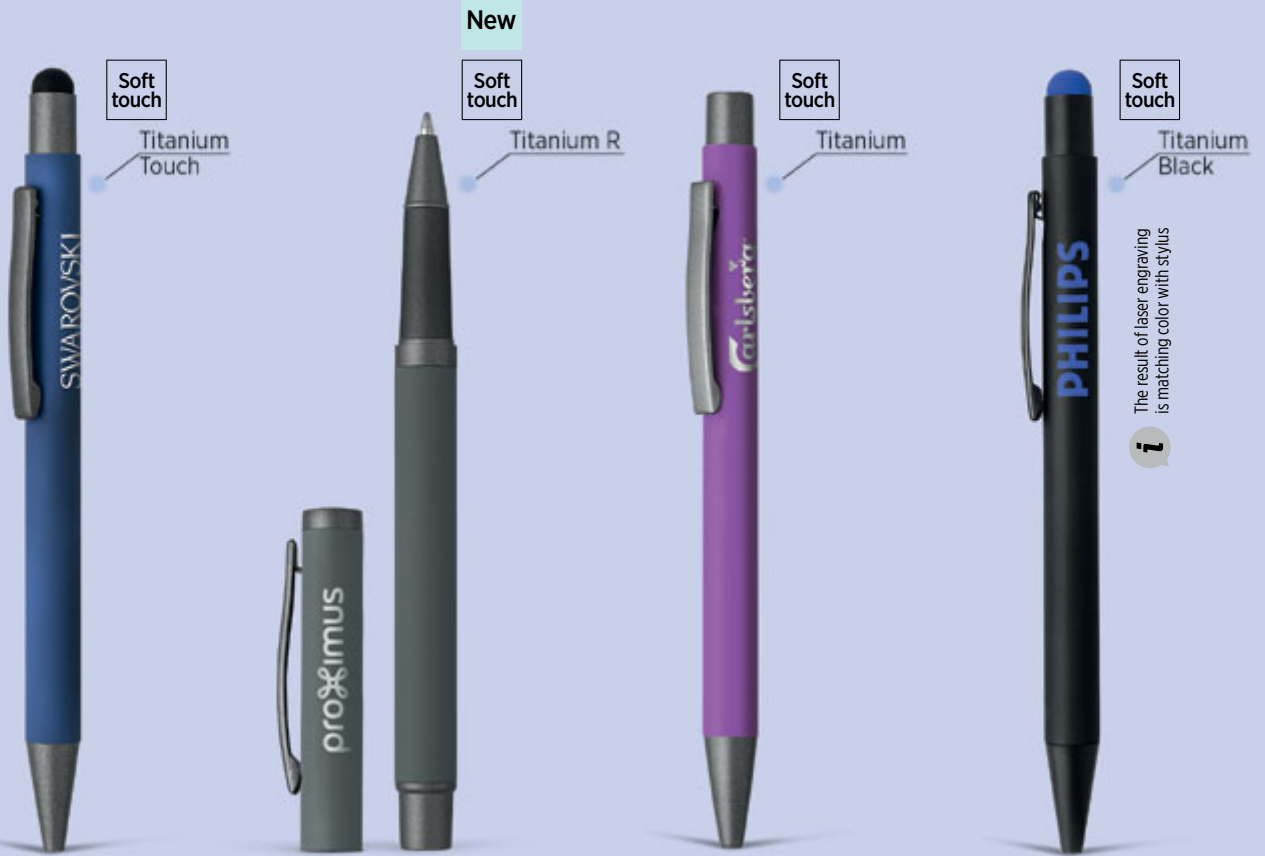

BIANCA PLUS 12.005.90
WOODEN PENCIL HB WITH ERASER
Size: Ø 0.7 x 19 cm Packing: 1000/50 Print info: 4.5 x 0.5 cm
Recommended print type: laser engraving, pad printing

BLACKY 12.002.10
WOODEN PENCIL HB
Size: Ø 0.7 x 17.5 cm Packing: 1000/50 Print info: 4.5 x 0.5 cm
Recommended print type: laser engraving, pad printing

11.065.10
11.065.20
11.065.30
11.065.90
11.065.12