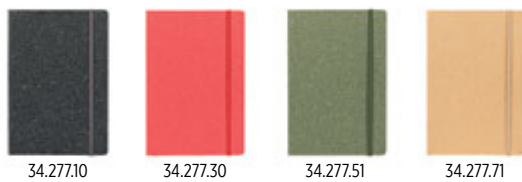

Recommended print type: screen printing, foil stamping, digital printing

i Color of engraved logo matches elastic band color

MONACO 34.281
A5 NOTEBOOK

A5 notebook with rounded edges and elastic band
Book block: printed on white offset paper 80 g/m², 192 lined pages Cover material: thermo sensitive PU Size: 14.2 x 21 cm Packing: 20/1
Recommended print type: hot stamping, laser engraving, digital printing