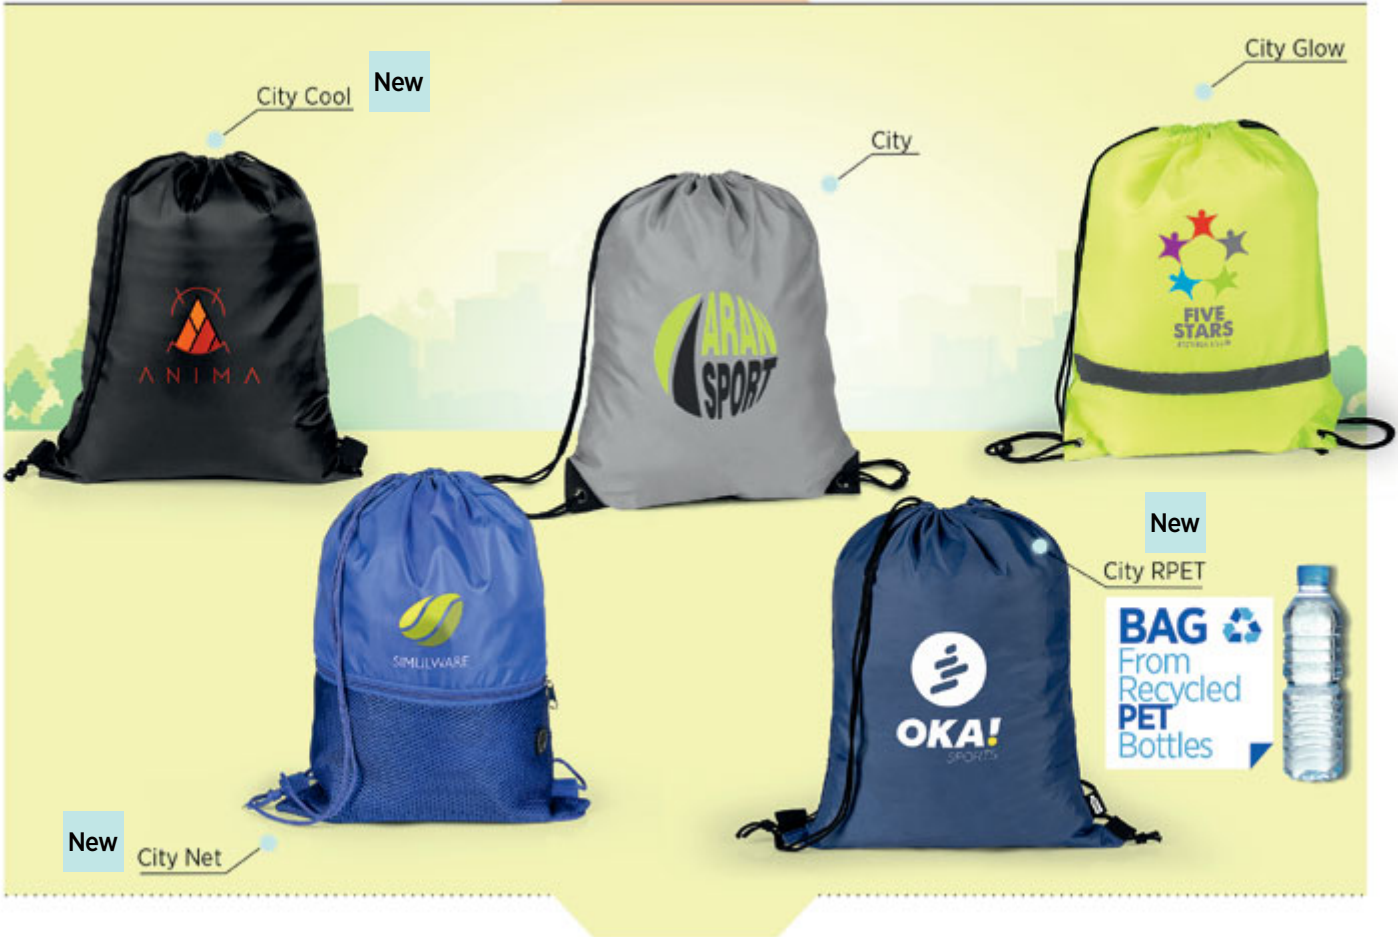

CITY GLOW 34.229

DRAWSTRING BAG

Drawstring bag with reinforced angles, adjustable drawstrings, reflective band
Material: polyester Size: 33 x 42 cm Packing: 100/5 Print info: 9 x 5 cm
Recommended print type: screen printing, transfer printing

34.229.41

34.229.61

CITY COOL 34.353

COOLER BAG

Cooler bag with adjustable drawstrings
Material: polypropylene with aluminium foil
Size: 32 x 42 x 0.7 cm Packing: 100/10 Print info: 9 x 5 cm
Recommended print type: screen printing

34.353.10

34.353.23

34.353.90

34.353.30

CITY RPET 34.400

DRAWSTRING BAG

Drawstring bag with adjustable drawstrings, made from recycled PET bottles
Material: RPET Size: 34 x 42 cm Packing: 250/50 Print info: 9 x 5 cm
Recommended print type: screen printing, transfer printing